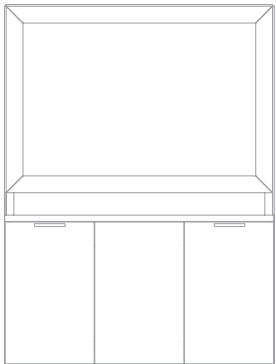

View™

GATHER™ CONFERENCE ROOM

A corporate meeting area can be comfortable and inviting while making a statement. Gather complements the environment and supports collaboration in an open area with unique space division and all the amenities required for a productive meeting.

- View supports multi-media presentations with a monitor on one side and can be turned around when a marker board is needed to capture notes.
- Hedge provides effective space division and a convenient work area, allowing meeting sizes to flex and grow.
- A lounge-height All-Around table gives everyone around the table easy access to power.
- Linger is comfortable for longer meetings by accommodating a variety of postures to fit the user's preference.

Learn more about Gather

Use your smartphone to scan this EZcode or visit allsteeloffice.com/gather.

Go to getscanlife.com to download the app.

Stratawood: Burnished Cherry

ShetkaStone™: Black Matte

Paint: Silver

Seating upholstery: Wooly Geranium,

Wooly Light Grey Mix

Allsteel®

Allsteel Inc.
Muscatine, Iowa 52761-5257
allsteeloffice.com

Form # A8109 (11/11) Printed in USA