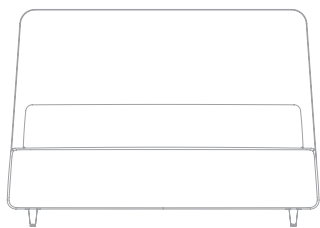

Mind-Share™